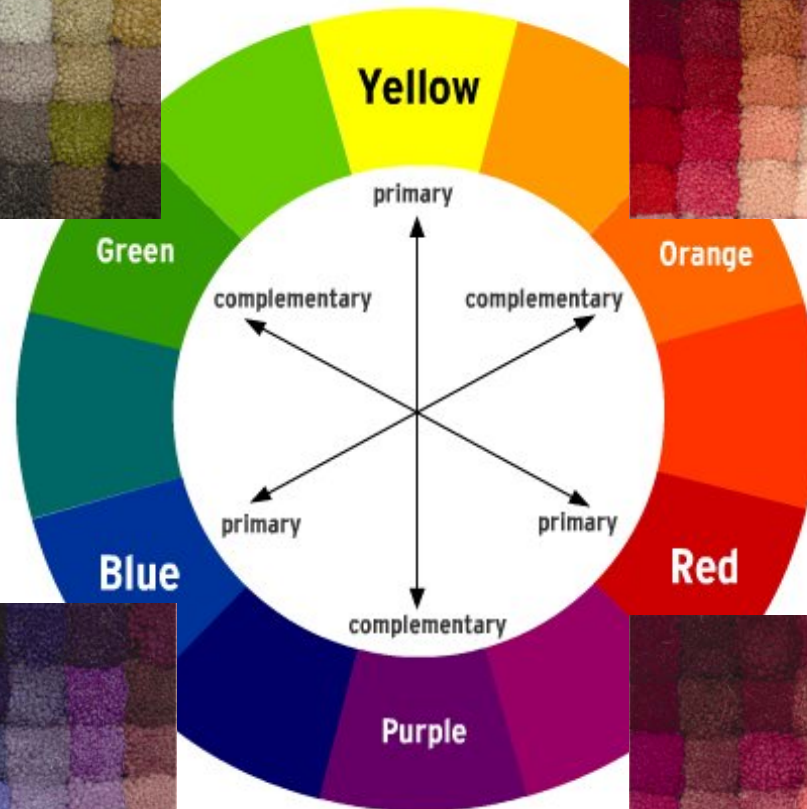

CCM Colour Bank and Colour Theory

- The 192 yarn dye colours have been chosen to empower the professional Interior Designer or Architect in making the right choices
- Selecting Colours from a single card can provide subtle mood schemes
- Selecting colours from diagonally opposed cards gives complementary schemes
- Selecting from neighbouring cards makes for greater contrasting schemes

Card2