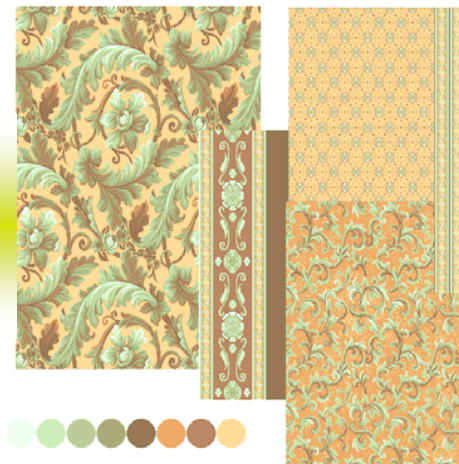

Design Sets

Unique Design Sets produced to your specification for large area projects. Full Studio support and advice on CAD designs and colours available.

All Caldew Carpets Manufacturers carpets designs are copy right protected any duplication copying or alteration is forbidden with out written consent from ourselves

E-MAIL: info@ccm-carpets.co.uk WEB: www.ccm-carpets.co.uk