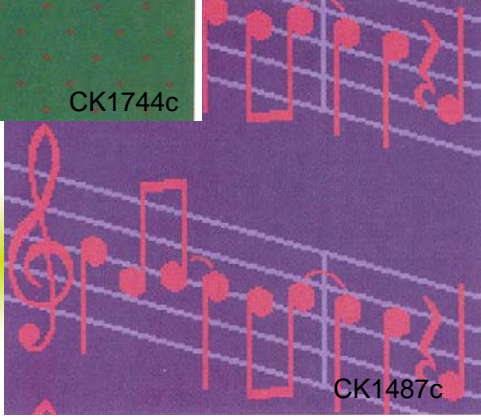

# Caldew Carpet Manufacturers

**Logos** Examples produced for Customax clients

Customax is available to help solve any interior floor covering problem.

CK408c

CK894c

CK1744c

CK408c

Axminster carpet offering endless colour options and designs. Exceptional durability from 80% wool 20% nylon pile.