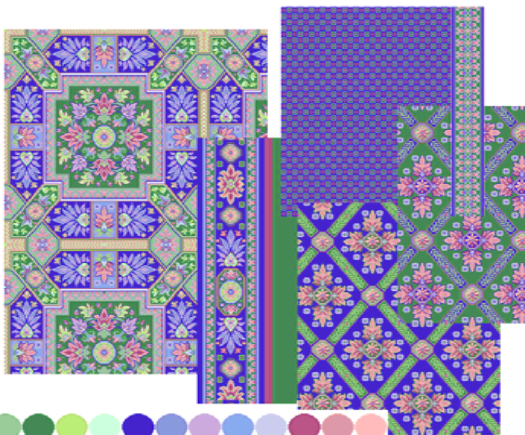

Design Sets

Unique Design Sets produced to your specification for large area projects. Full Studio support and advice on CAD designs and colours available.

All Caldew Carpets Manufacturers carpets designs are copy right protected any duplication copying or alteration is forbidden with out written consent from ourselves

E-MAIL: info@ccm-carpets.co.uk WEB: www.ccm-carpets.co.uk