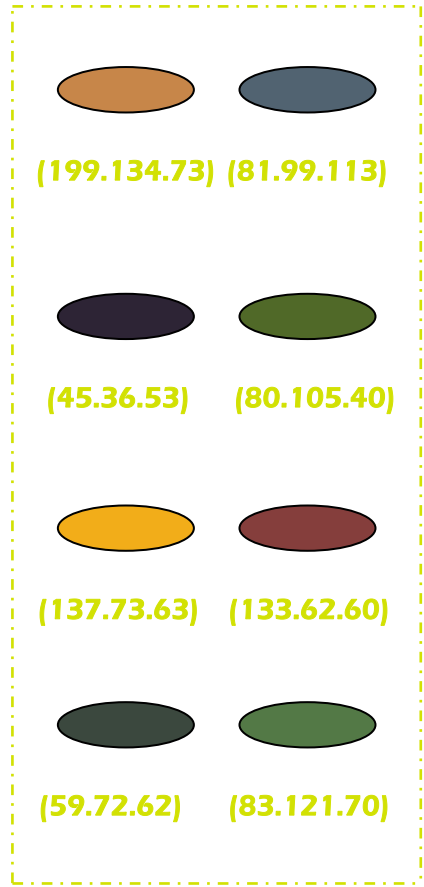

## The Stockax range

A blend of 26 contemporary and traditional designs.

Stockax is produced with a durable 80% Wool 20% Nylon pile and available in 0.69m (27") width.

Two weeks delivery

We have a 3 day reservation policy.