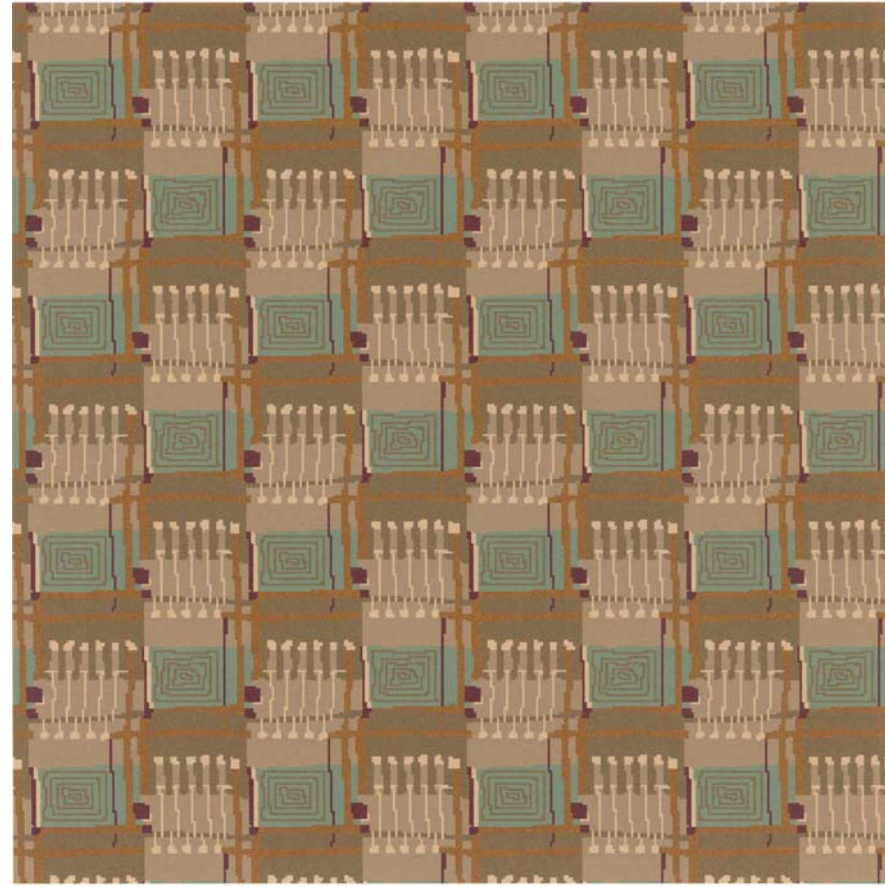

StockAx is produced with a durable 80% Wool 20% Nylon pile. With some designs available in 0.69m (27") width & others in 0.91m (36") – see actual design details. The finished quality is excellent and comes with a lifetime guarantee against manufacturing faults.

## The Stockax range

A blend of 26 contemporary and traditional designs.

Stockax is produced with a durable 80% Wool 20% Nylon pile and available in 0.69m (27") width.

Two weeks delivery

We have a 3 day reservation policy.