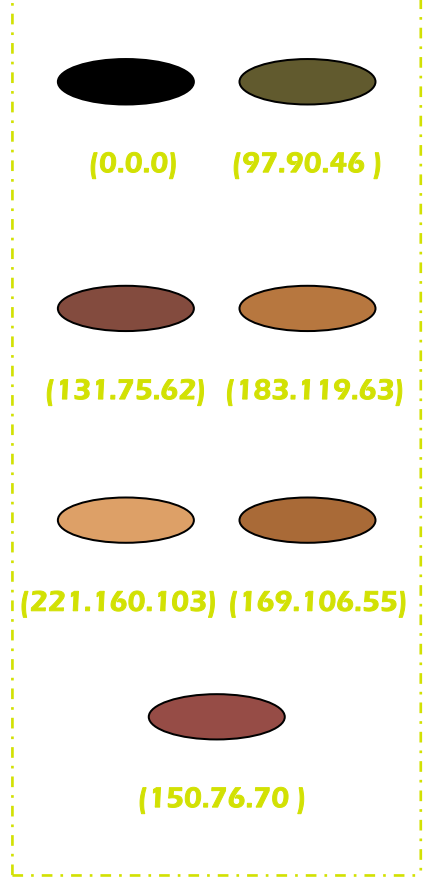

## The Stockax range

A blend of 26 contemporary and traditional designs.

Stockax is produced with a durable 80% Wool 20% Nylon pile and available in 0.69m (27") width.

Two weeks delivery

We have a 3 day reservation policy.