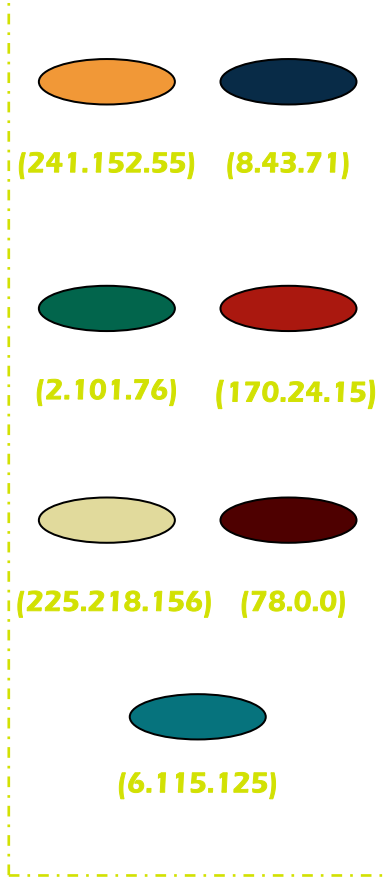

## The Stockax range

A blend of 26 contemporary and traditional designs.

Stockax is produced with a durable 80% Wool 20% Nylon pile and available in 0.69m (27") width.

Two weeks delivery

We have a 3 day reservation policy.