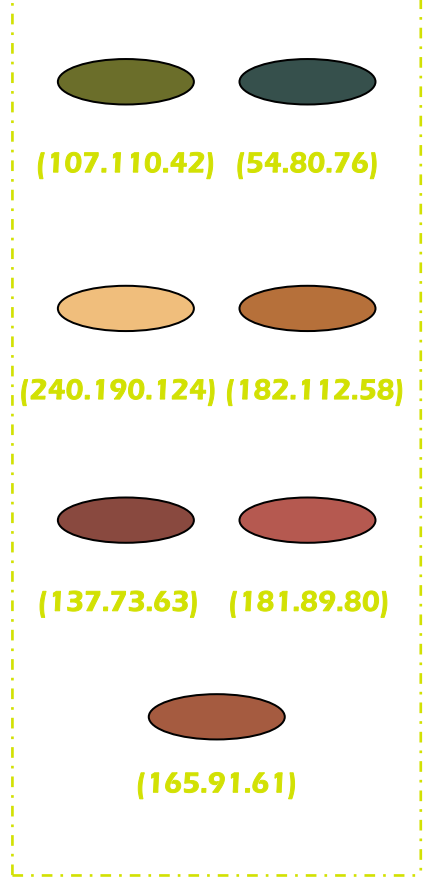

## The Stockax range

A blend of 26 contemporary and traditional designs.

Stockax is produced with a durable 80% Wool 20% Nylon pile and available in 0.69m (27") width.

Two weeks delivery

We have a 3 day reservation policy.